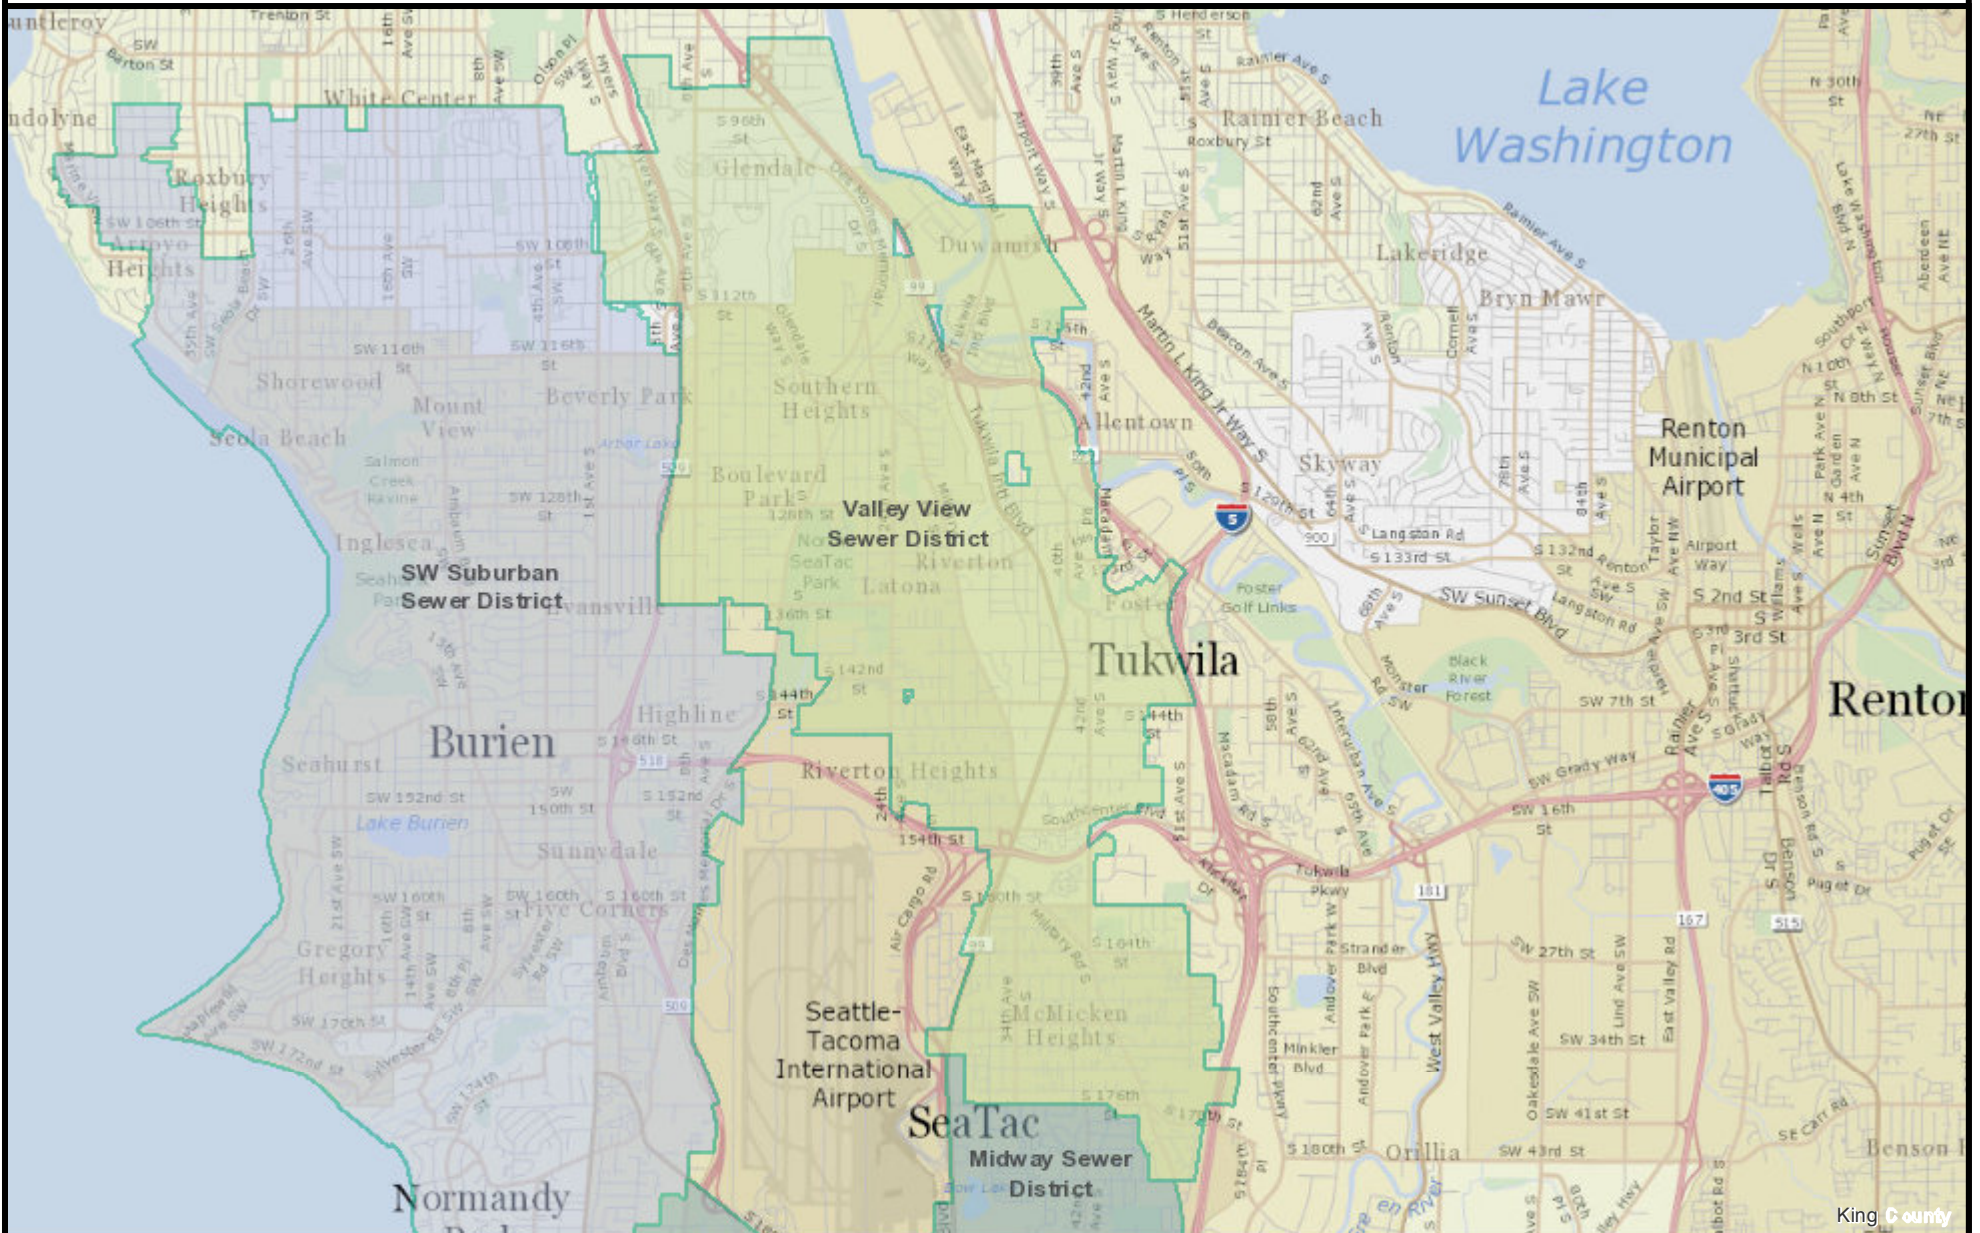

Valley View Sewer District Boundary

The information included on this map has been compiled by King County staff from a variety of sources and is subject to change without notice. King County makes no representations or warranties, express or implied, as to accuracy, completeness, timeliness, or rights to the use of such information. This document is not intended for use as a survey product. King County shall not be liable for any general, special, indirect, incidental, or consequential damages including, but not limited to, lost revenues or lost profits resulting from the use or misuse of the information contained on this map. Any sale of this map or information on this map is prohibited except by written permission of King County.

Date: 12/30/2021

King County